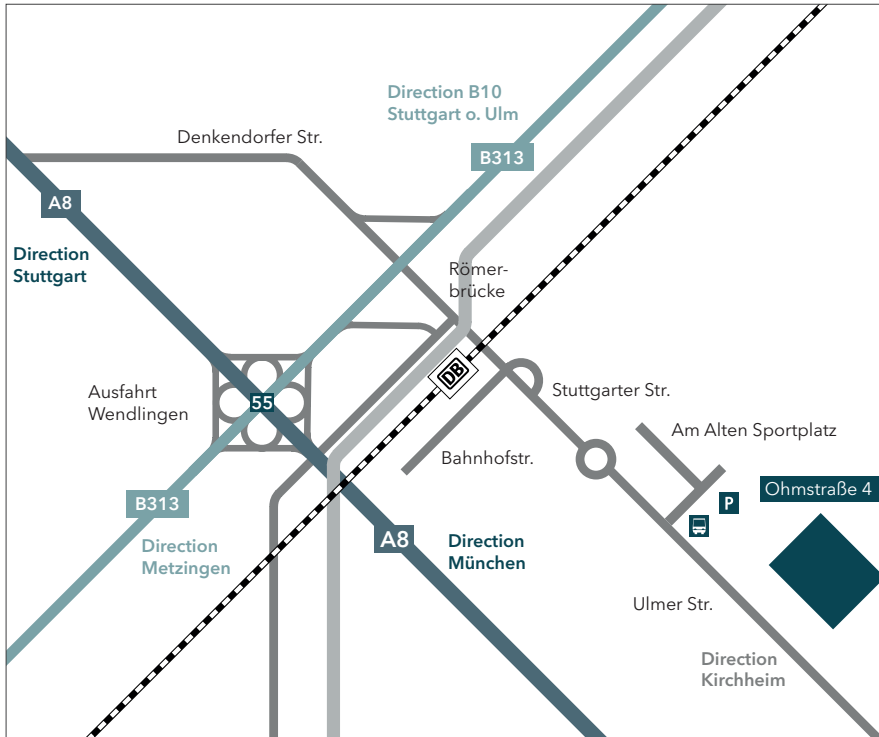

HOW TO FIND US

TransnetBW GmbH

Ohmstraße 4
73240 Wendlingen

Phone +49 711 21858-0

info@transnetbw.de
transnetbw.de

/ DRIVEWAY

From Stuttgart / München (A8)

Exit Wendlingen (S5). Take B313 towards Stuttgart and Göppingen. Take the Wendlingen exit and continue towards Kirchheim. Follow Stuttgarter Straße and subsequently Ulmer Straße to the roundabout, where you take the exit in direction of Kirchheim. Turn left into Ohmstraße.

From Stuttgart (B10)

From the B10 at Plochingen turn to the B313 towards A8 and Nürtingen. Take the exit Wendlingen and continue towards Kirchheim. Follow Stuttgarter Straße and subsequently Ulmer Straße to the roundabout, where you take the exit in direction of Kirchheim. Turn left into Ohmstraße.

From Wendlingen station

Take bus route 154 to the "Alter Sportplatz" bus stop. Continue walking in the same direction along Kircheimer Straße and turn left into Am Alten Sportplatz; then, turn right into Ohmstraße.

From Airport

Take a taxi to Ohmstraße. There is no public transport available.

Parking Coaches

An indicated parking place for coaches is situated in our area, right after the access gate on the right side.